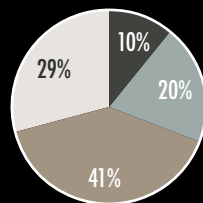

Generosity

Generosity Received for 2024

\$65 MILLION

Budget for 2025

\$63.3 MILLION*

Budget Breakdown

- KINGDOM GIVING†
- MINISTRY SERVICES
- MINISTRY STAFFING
- MINISTRY FACILITIES/ OPERATIONS

* We have a one fund approach to stewardship and generosity. To learn more, visit coe22.com/give.