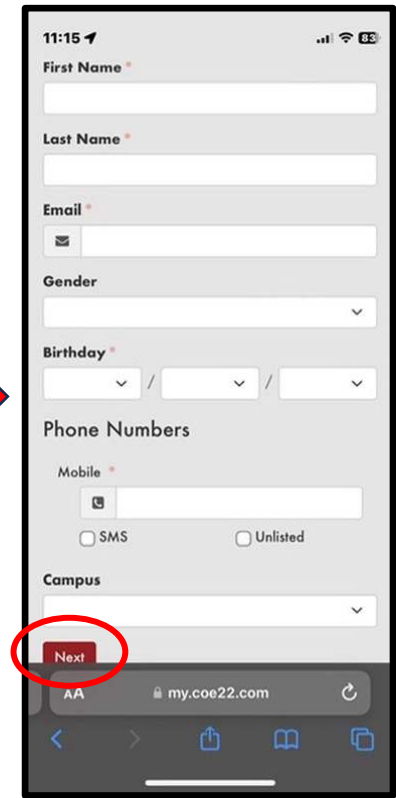

Login For The First Time - Mobile

Step 1 - Go to coe22.com and click on the triple bar in the upper right.

Step 2 - Click "LOGIN."

Step 3 - Click "Register for a New Account."

Step 4 - Fill out the form and click "Next."

Next Page

Login For The First Time, Mobile

Once you have an account, use your username and password to login and go to your account page by following the steps below.

Step 5 – Login with your username and password.