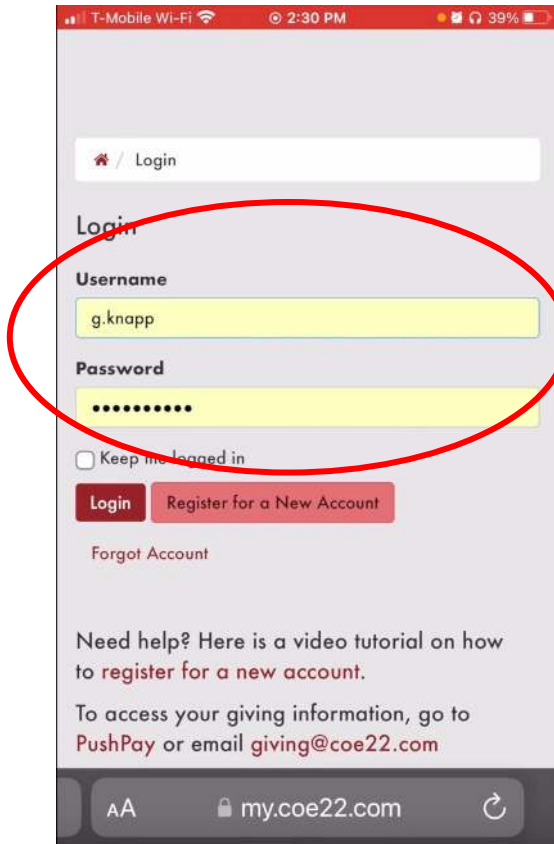

Login For The First Time - Mobile

Step 1 - Go to coe22.com and click on the triple bar in the upper right.

Step 2 - Click "LOGIN."

Step 3 - Click "Register for a New Account."

Step 4 - Fill out the form and click "Next."

Next Page

Login For The First Time, Mobile

Once you have an account, use your username and password to login and go to your account page by following the steps below.

Step 5 – Login with your username and password.