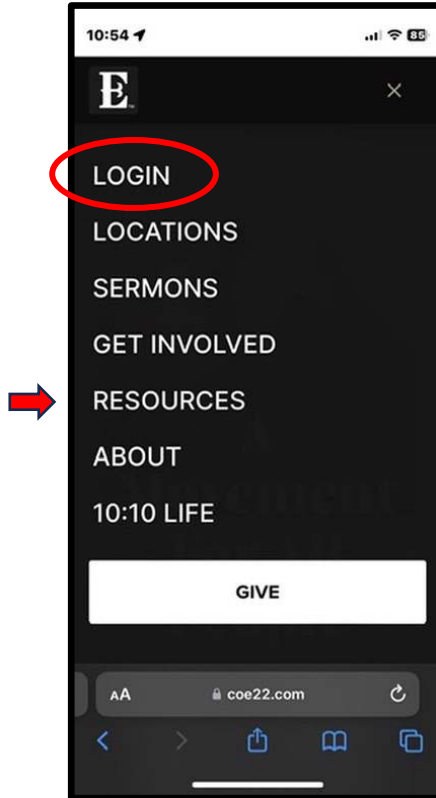

Login For The First Time - Mobile

Step 1 - Go to coe22.com and click on the triple bar in the upper right.

Step 2 - Click "LOGIN."

Step 3 - Click "Register for a New Account."

Step 4 - Fill out the form and click "Next."

Next Page

Login For The First Time, Mobile

Once you have an account, use your username and password to login and go to your account page by following the steps below.

Step 5 – Login with your username and password.