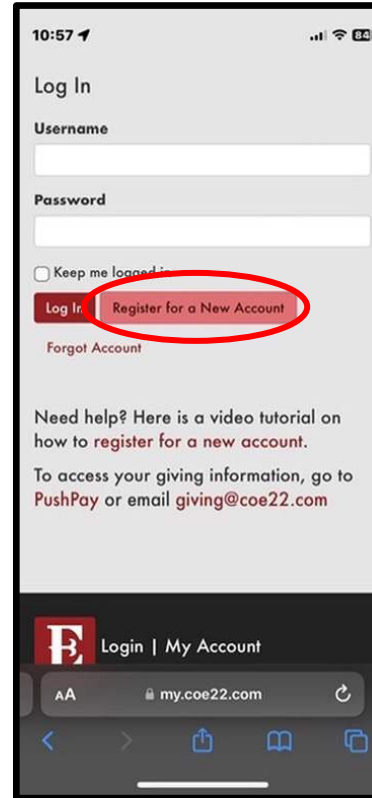

Login For The First Time - Mobile

Step 1 - Go to coe22.com and click on the triple bar in the upper right.

Step 2 - Click "LOGIN."

Step 3 - Click "Register for a New Account."

Step 4 - Fill out the form and click "Next."

Next Page

Login For The First Time, Mobile

Once you have an account, use your username and password to login and go to your account page by following the steps below.

Step 5 – Login with your username and password.