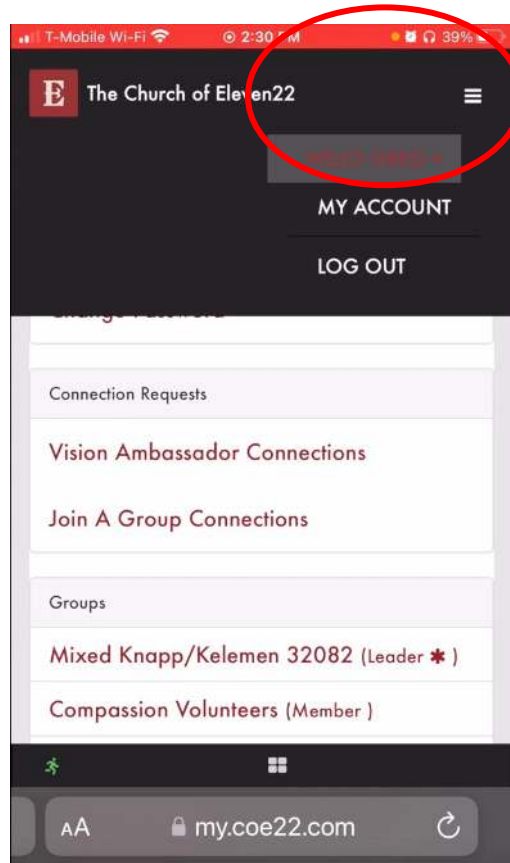

Login For The First Time - Mobile

Step 1 - Go to coe22.com and click on the triple bar in the upper right.

Step 2 - Click "LOGIN."

Step 3 - Click "Register for a New Account."

Step 4 - Fill out the form and click "Next."

Next Page

Login For The First Time, Mobile

Once you have an account, use your username and password to login and go to your account page by following the steps below.

Step 5 – Login with your username and password.

Step 6 – Click on the triple bar in upper right and you will see "HELLO YOUR NAME." Now click on "My Account."

Step 7 – You will then see all the information related to your account.